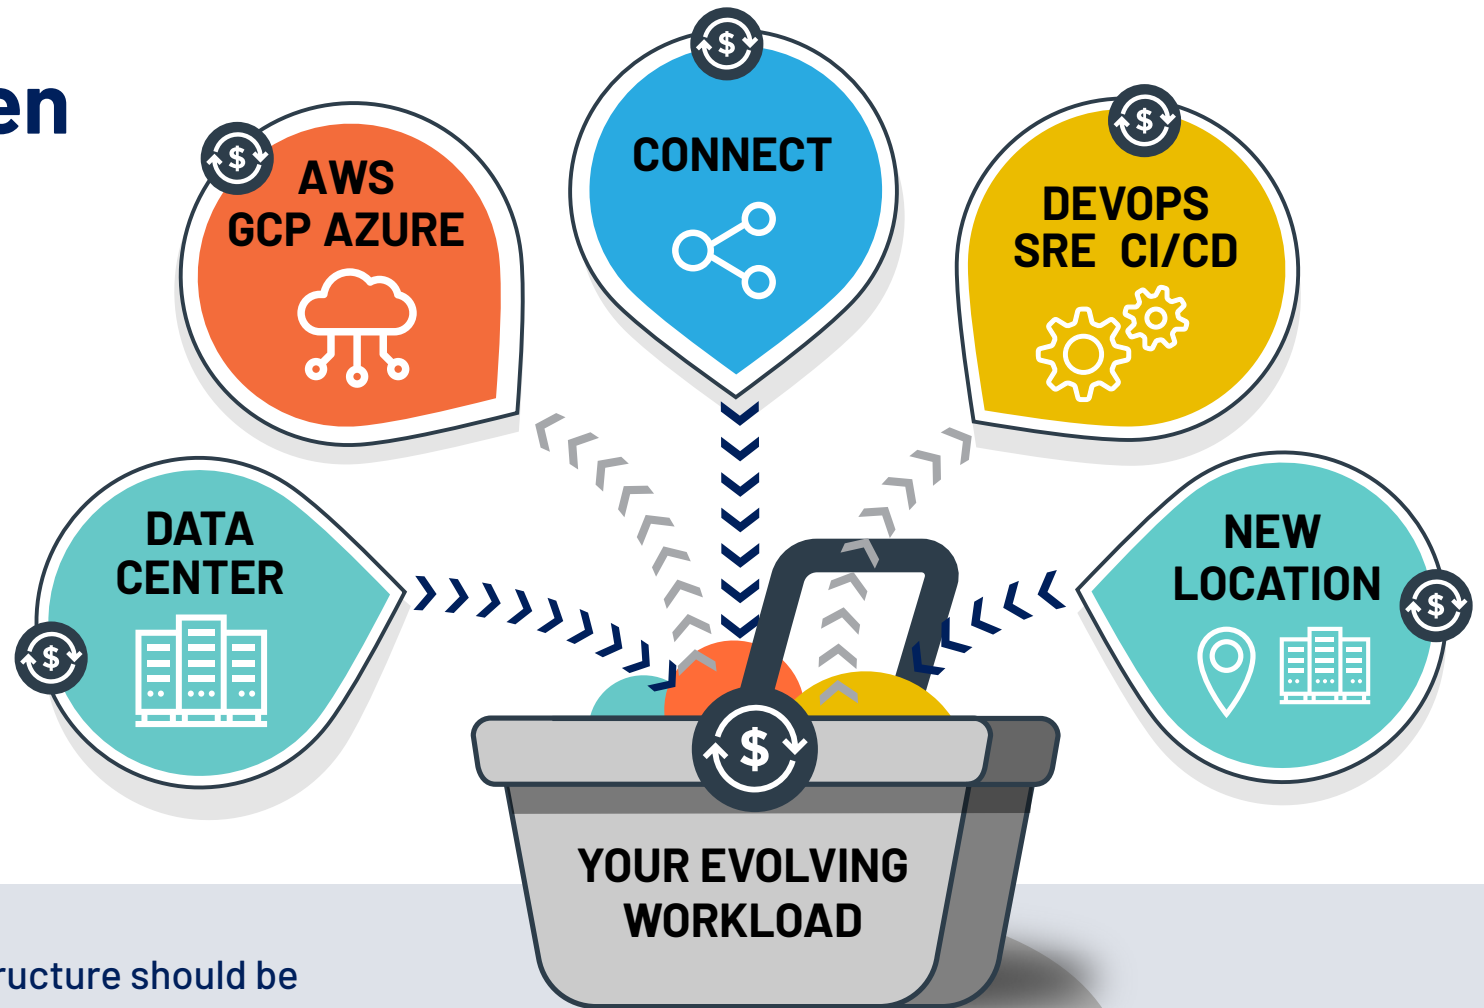

Shift Your IT Spend Between Data Center and Cloud.

EVOQUE SpendAgility™*

- › Avoid Contract Lock-in
- › Hedge Against Unknown Future
- › Maximize Return on IT Investment
- › Gain Organizational Alignment
- › Partner with Trusted Advisor

*Terms and Conditions Apply.

Your applications evolve, at Evoque we believe your infrastructure should be as well. What if you could shift your spend between colocation, cloud and everything in between? With SpendAgility™, your colocation costs can be reallocated to colocation, cloud, connectivity, cloud engineering or colocation at a new Evoque location throughout your contract term.

Put the Workload at the Center of your Infrastructure Planning & Shift Spend.

[Learn More About SpendAgility™ >](#)